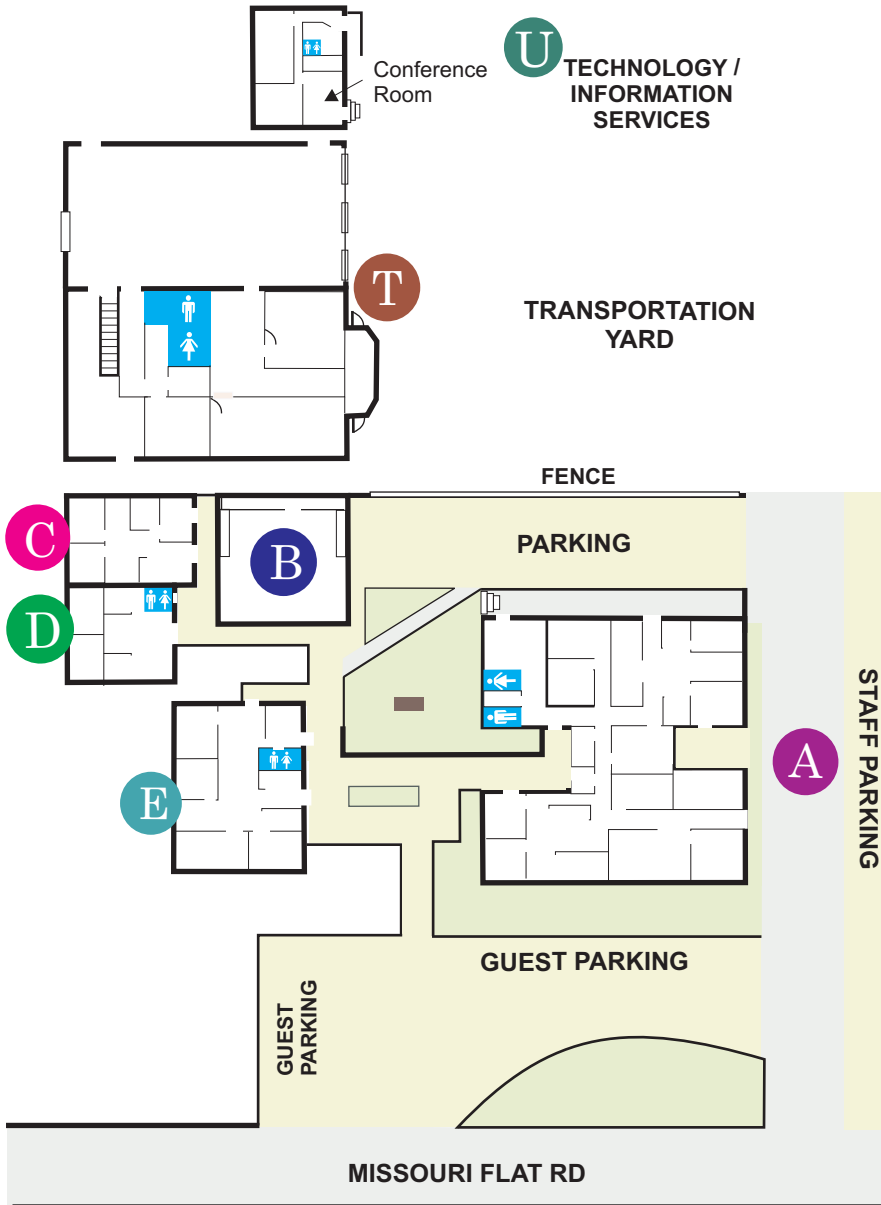

# SITE MAP

EL DORADO UNION HIGH SCHOOL DISTRICT OFFICE  
 4675 Missouri Flat Road, Placerville, CA 95667  
 (530) 622-5081

**EDUHSD**

**BUILDING A - Administration**  
 Business Services  
 Educational Services  
 Workroom  
 Kitchen  
 Superintendent

**BUILDING B**  
 Boardroom

**BUILDING C**  
 Career Technical Education &  
 Regional Occupational Program  
 Student Success

**BUILDING D**  
 Student Services & Innovation  
 Student Success

**BUILDING E**  
 Human Resources