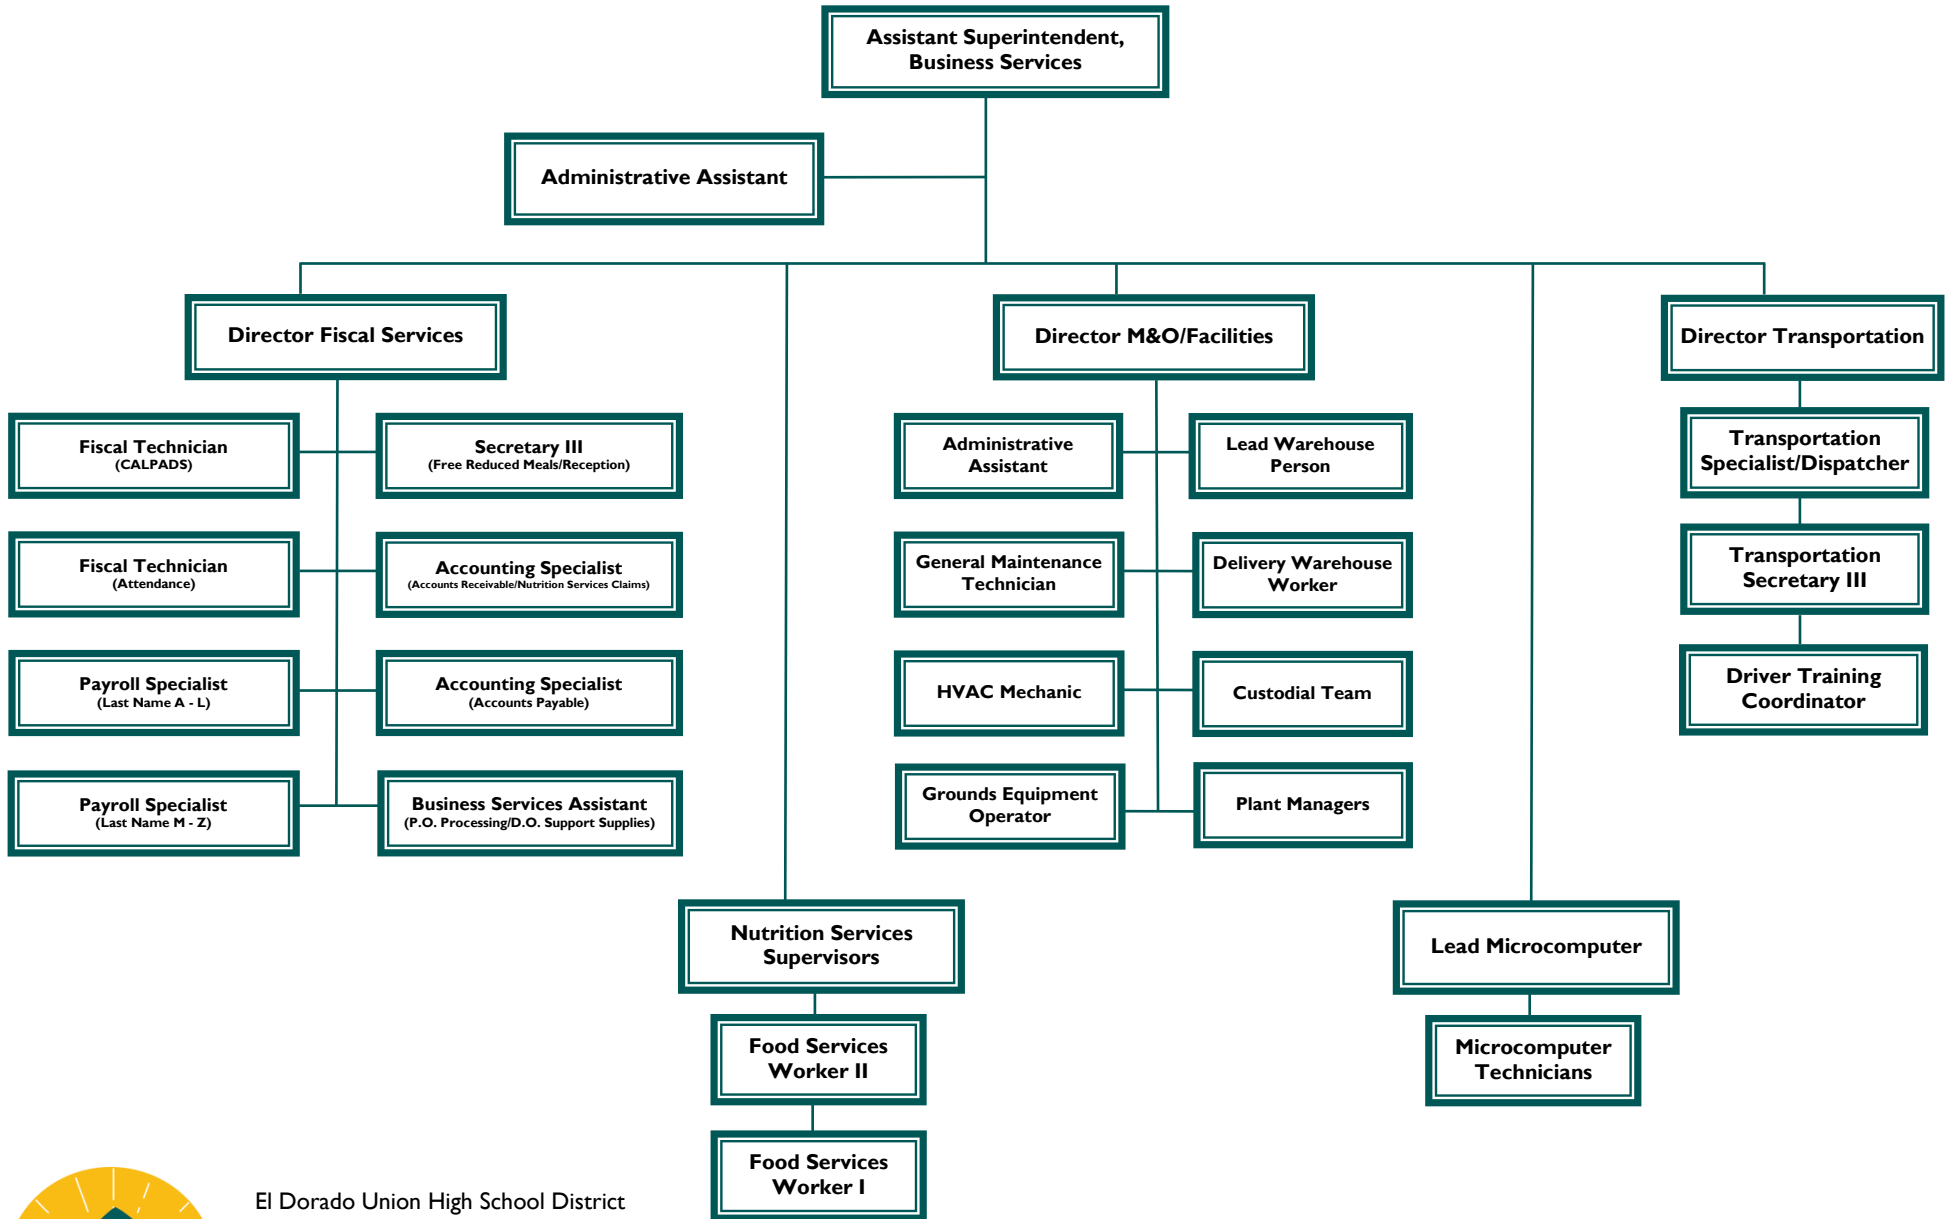

Business Services

Team Organizational Chart

El Dorado Union High School District
 4675 Missouri Flat Rd.
 Placerville, CA 95667
 (530) 622-5081 x 2772
www.eduhsd.k12.ca.us