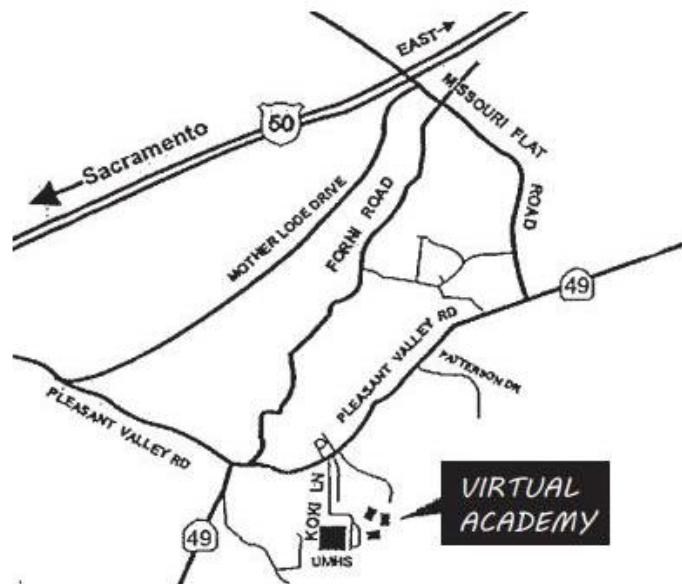

Central Sierra ROP School of Cosmetology

Located at Virtual Academy
6540 Koki Lane
El Dorado, CA 95623
BUILDING E
(just left of Union Mine High School)

DIRECTIONS

Take Missouri Flat Rd. Exit

To SOUTH about 1.9 miles towards Pleasant Valley Rd. Intersection

Turn RIGHT onto Pleasant Valley Rd. and continue about 1.2 miles

Turn LEFT at Koki Lane and continue straight until you get to
Union Mine High School parking lot.

Turn LEFT and continue past the Union Mine High School parking lot to
the entrance of Virtual Academy.