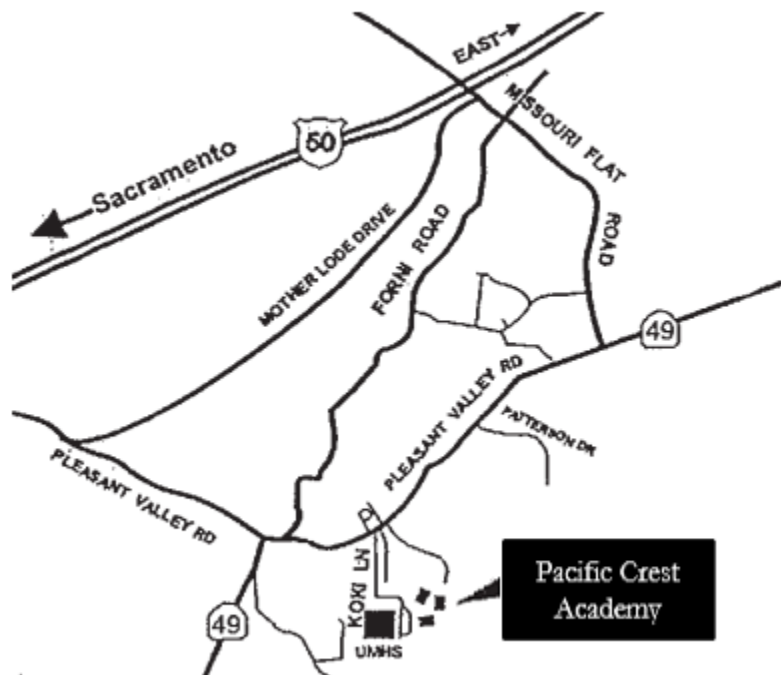

# *Central Sierra ROP School of Cosmetology*

Located at Pacific Crest Academy  
6540 Koki Lane  
El Dorado, CA 95623  
BUILDING E  
(just left of Union Mine High School)

## **DIRECTIONS**

Take Missouri Flat Rd. Exit

To SOUTH about 1.9 miles towards Pleasant Valley Rd. Intersection

Turn RIGHT onto Pleasant Valley Rd. and continue about 1.2 miles

Turn LEFT at Koki Lane and continue straight until you get to  
Union Mine High School parking lot.

Turn LEFT and continue past the Union Mine High School parking lot to  
the entrance of Pacific Crest Academy.

Proceed to building marked ROP-E